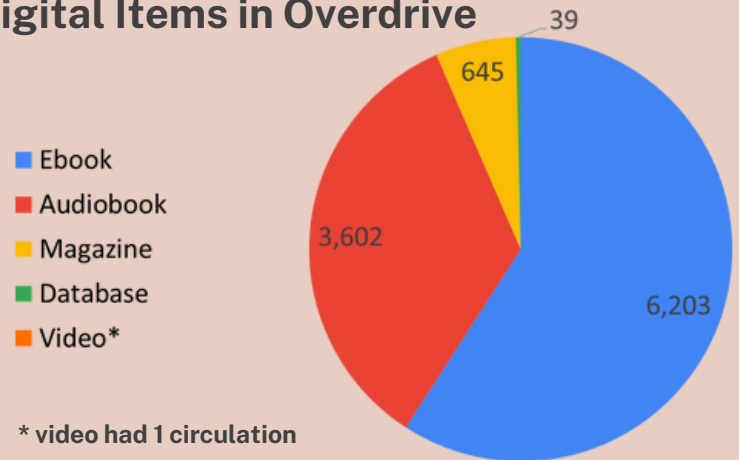

Collection

**Items in collection:
56,336**

**Library of Things:
17 items**

Library Statistics

Collection Holdings by Type

Other includes: Library of Things, Games, Periodicals, Talking Books, Playaways, Museum Passes, and Reference.

Items Circulated in 2021

Physical Items

Digital Items in Overdrive

* video had 1 circulation

Total Overdrive Circulations Over 5 Years

Total circulations in 2021

Physical items:
65,243

Overdrive digital items:
11,888