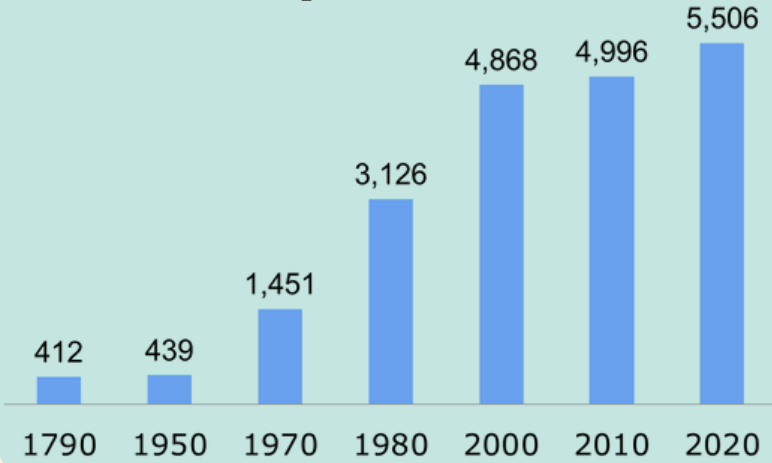

Boxborough Community Profile

Town incorporated in 1835

Square
miles:
10.29

Number of
households*:
2,266
*as of 2019

Population

Age Distribution

■ Under 5 ■ Under 18 ■ Between 18 and 65 ■ Over 65

Education

High School
graduate or higher
95.9%

Bachelor's Degree
or higher
66.2%

percent of persons 25 years and older

Income

Median household
income in 2019:
\$115,395

Median sold home
price in 2022:
\$855,500

Race & Ethnicity

Items Circulated in 2021

Physical Items

Digital Items in Overdrive

* video had 1 circulation

Total Overdrive Circulations Over 5 Years

Total circulations in 2021

Physical items:
65,243

Overdrive digital items:
11,888