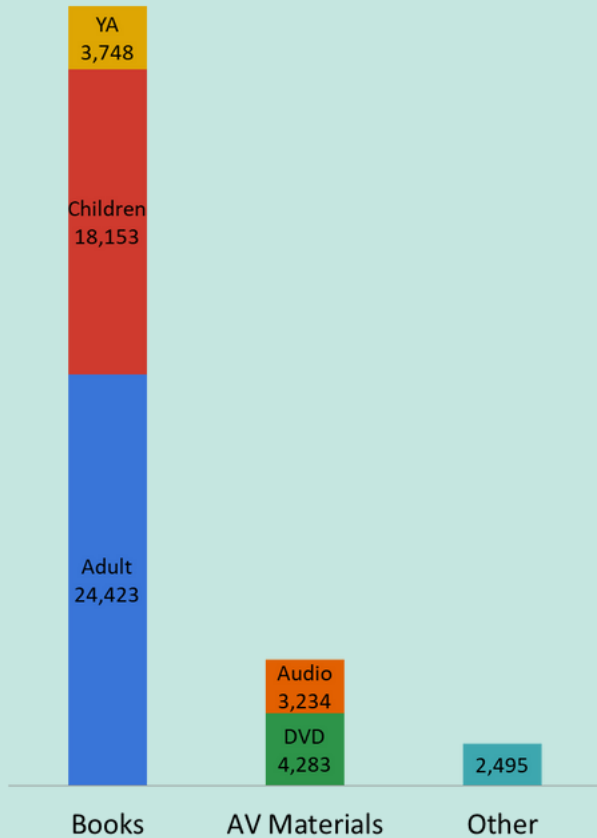

Library Profile

About the library

**Building
opened:
2005**

**Square
feet:
12,000**

**Staff
Number of staff: 7
Full-time Equivalent: 4**

Library Card Holders

**Total number of
card holders:
5,284**

■ Boxborough
Residents
■ Non Boxborough
Residents

Collection

**Items in collection:
56,336**

**Library of Things:
17 items**

Library Statistics

Collection Holdings by Type

Other includes: Library of Things, Games, Periodicals, Talking Books, Playaways, Museum Passes, and Reference.

Items Circulated in 2021

Physical Items

Digital Items in Overdrive

* video had 1 circulation

Total Overdrive Circulations Over 5 Years

Total circulations in 2021

Physical items:
65,243

Overdrive digital items:
11,888