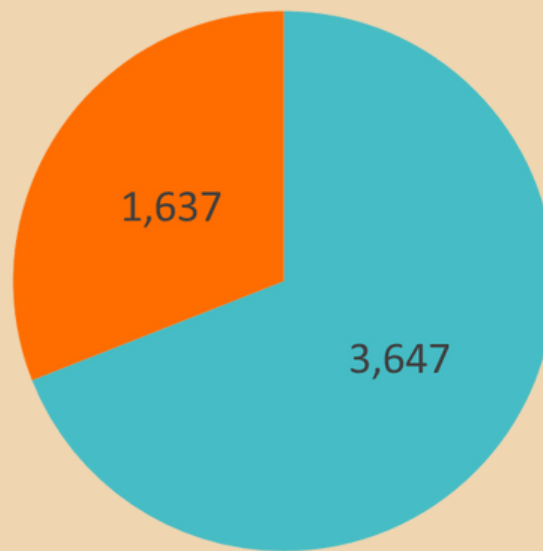

Boxborough Community Profile

Town incorporated in 1835

Square
miles:
10.29

Number of
households*:
2,266
*as of 2019

Population

Age Distribution

■ Under 5 ■ Under 18 ■ Between 18 and 65 ■ Over 65

Education

Library Profile

About the library

**Building
opened:
2005**

**Square
feet:
12,000**

**Staff
Number of staff: 7
Full-time Equivalent: 4**

Library Card Holders

**Total number of
card holders:
5,284**

■ Boxborough
Residents
■ Non Boxborough
Residents

Collection

**Items in collection:
56,336**

**Library of Things:
17 items**

Library Statistics

Collection Holdings by Type

Other includes: Library of Things, Games, Periodicals, Talking Books, Playaways, Museum Passes, and Reference.

Items Circulated in 2021

Physical Items

Digital Items in Overdrive

* video had 1 circulation

Total Overdrive Circulations Over 5 Years

Total circulations in 2021

Physical items:
65,243

Overdrive digital items:
11,888