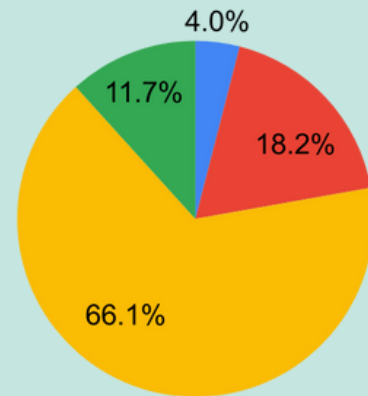

Boxborough Community Profile

Town incorporated in 1835

Square
miles:
10.29

Number of
households*:
2,266
*as of 2019

Population

Age Distribution

■ Under 5 ■ Under 18 ■ Between 18 and 65 ■ Over 65

Education

High School
graduate or higher
95.9%

Bachelor's Degree
or higher
66.2%

percent of persons 25 years and older

Income

Median household
income in 2019:
\$115,395

Median sold home
price in 2022:
\$855,500

Race & Ethnicity

Library Profile

About the library

**Building
opened:
2005**

**Square
feet:
12,000**

**Staff
Number of staff: 7
Full-time Equivalent: 4**

Library Card Holders

**Total number of
card holders:
5,284**

■ Boxborough
Residents
■ Non Boxborough
Residents