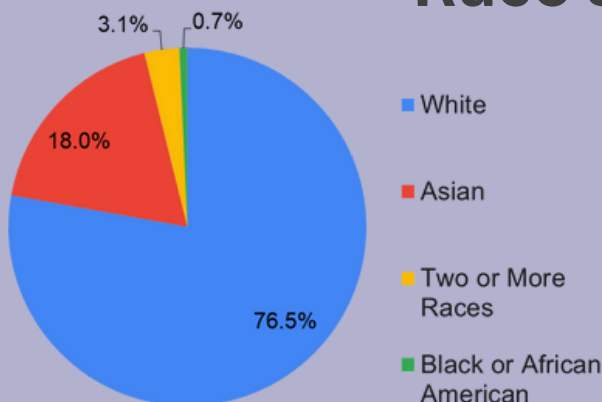

Boxborough Community Profile

Town incorporated in 1835

Square
miles:
10.29

Number of
households*:
2,266
*as of 2019

Population

Age Distribution

■ Under 5 ■ Under 18 ■ Between 18 and 65 ■ Over 65

Education

High School
graduate or higher
95.9%

Bachelor's Degree
or higher
66.2%

percent of persons 25 years and older

Income

Median household
income in 2019:
\$115,395

Median sold home
price in 2022:
\$855,500

Race & Ethnicity

Library Profile

About the library

**Building
opened:
2005**

**Square
feet:
12,000**

**Staff
Number of staff: 7
Full-time Equivalent: 4**

Library Card Holders

**Total number of
card holders:
5,284**

■ Boxborough
Residents
■ Non Boxborough
Residents