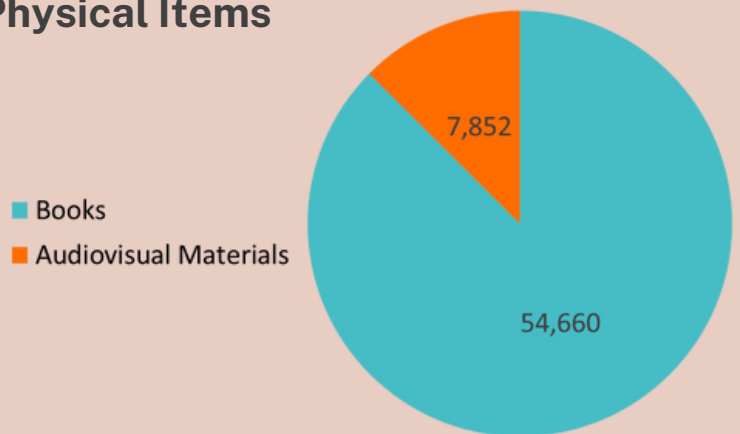

Collection

**Items in collection:
56,336**

**Library of Things:
17 items**

Library Statistics

Collection Holdings by Type

Other includes: Library of Things, Games, Periodicals, Talking Books, Playaways, Museum Passes, and Reference.

Items Circulated in 2021

Physical Items

Digital Items in Overdrive

* video had 1 circulation

Total Overdrive Circulations Over 5 Years

Total circulations in 2021

Physical items:
65,243

Overdrive digital items:
11,888