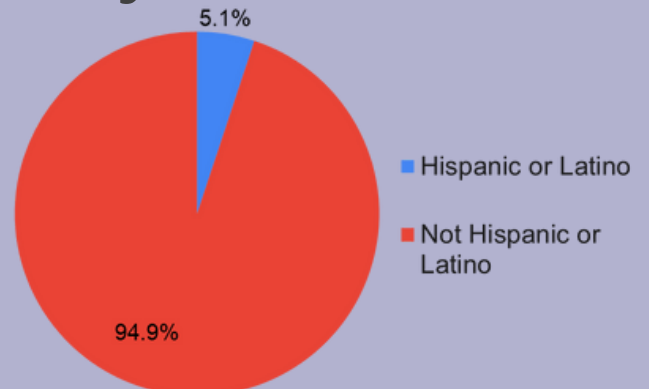

Boxborough Community Profile

Town incorporated in 1835

Square
miles:
10.29

Number of
households*:
2,266
*as of 2019

Population

Age Distribution

■ Under 5 ■ Under 18 ■ Between 18 and 65 ■ Over 65

Education

High School
graduate or higher
95.9%

Bachelor's Degree
or higher
66.2%

percent of persons 25 years and older

Income

Median household
income in 2019:
\$115,395

Median sold home
price in 2022:
\$855,500

Race & Ethnicity

Library Profile

About the library

**Building
opened:
2005**

**Square
feet:
12,000**

**Staff
Number of staff: 7
Full-time Equivalent: 4**

Library Card Holders

**Total number of
card holders:
5,284**

■ Boxborough
Residents
■ Non Boxborough
Residents