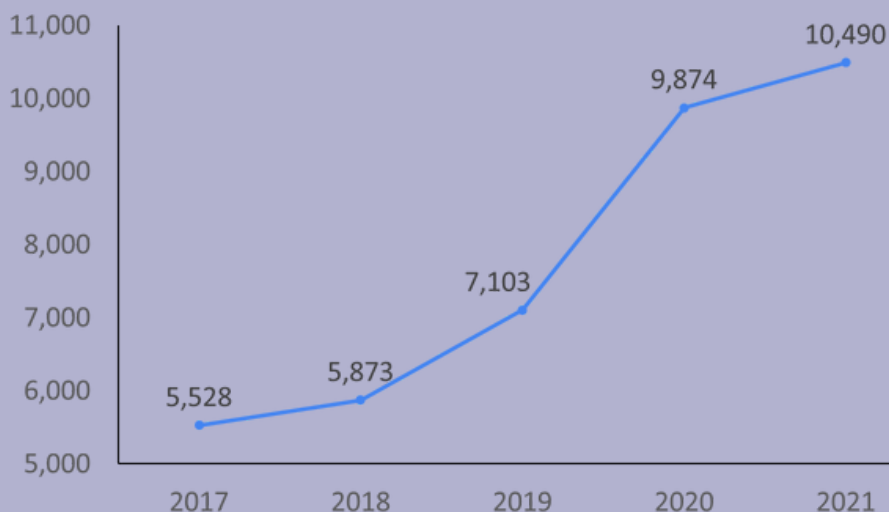

Items Circulated in 2021

Physical Items

Digital Items in Overdrive

* video had 1 circulation

Total Overdrive Circulations Over 5 Years

Total circulations in 2021

Physical items:
65,243

Overdrive digital items:
11,888